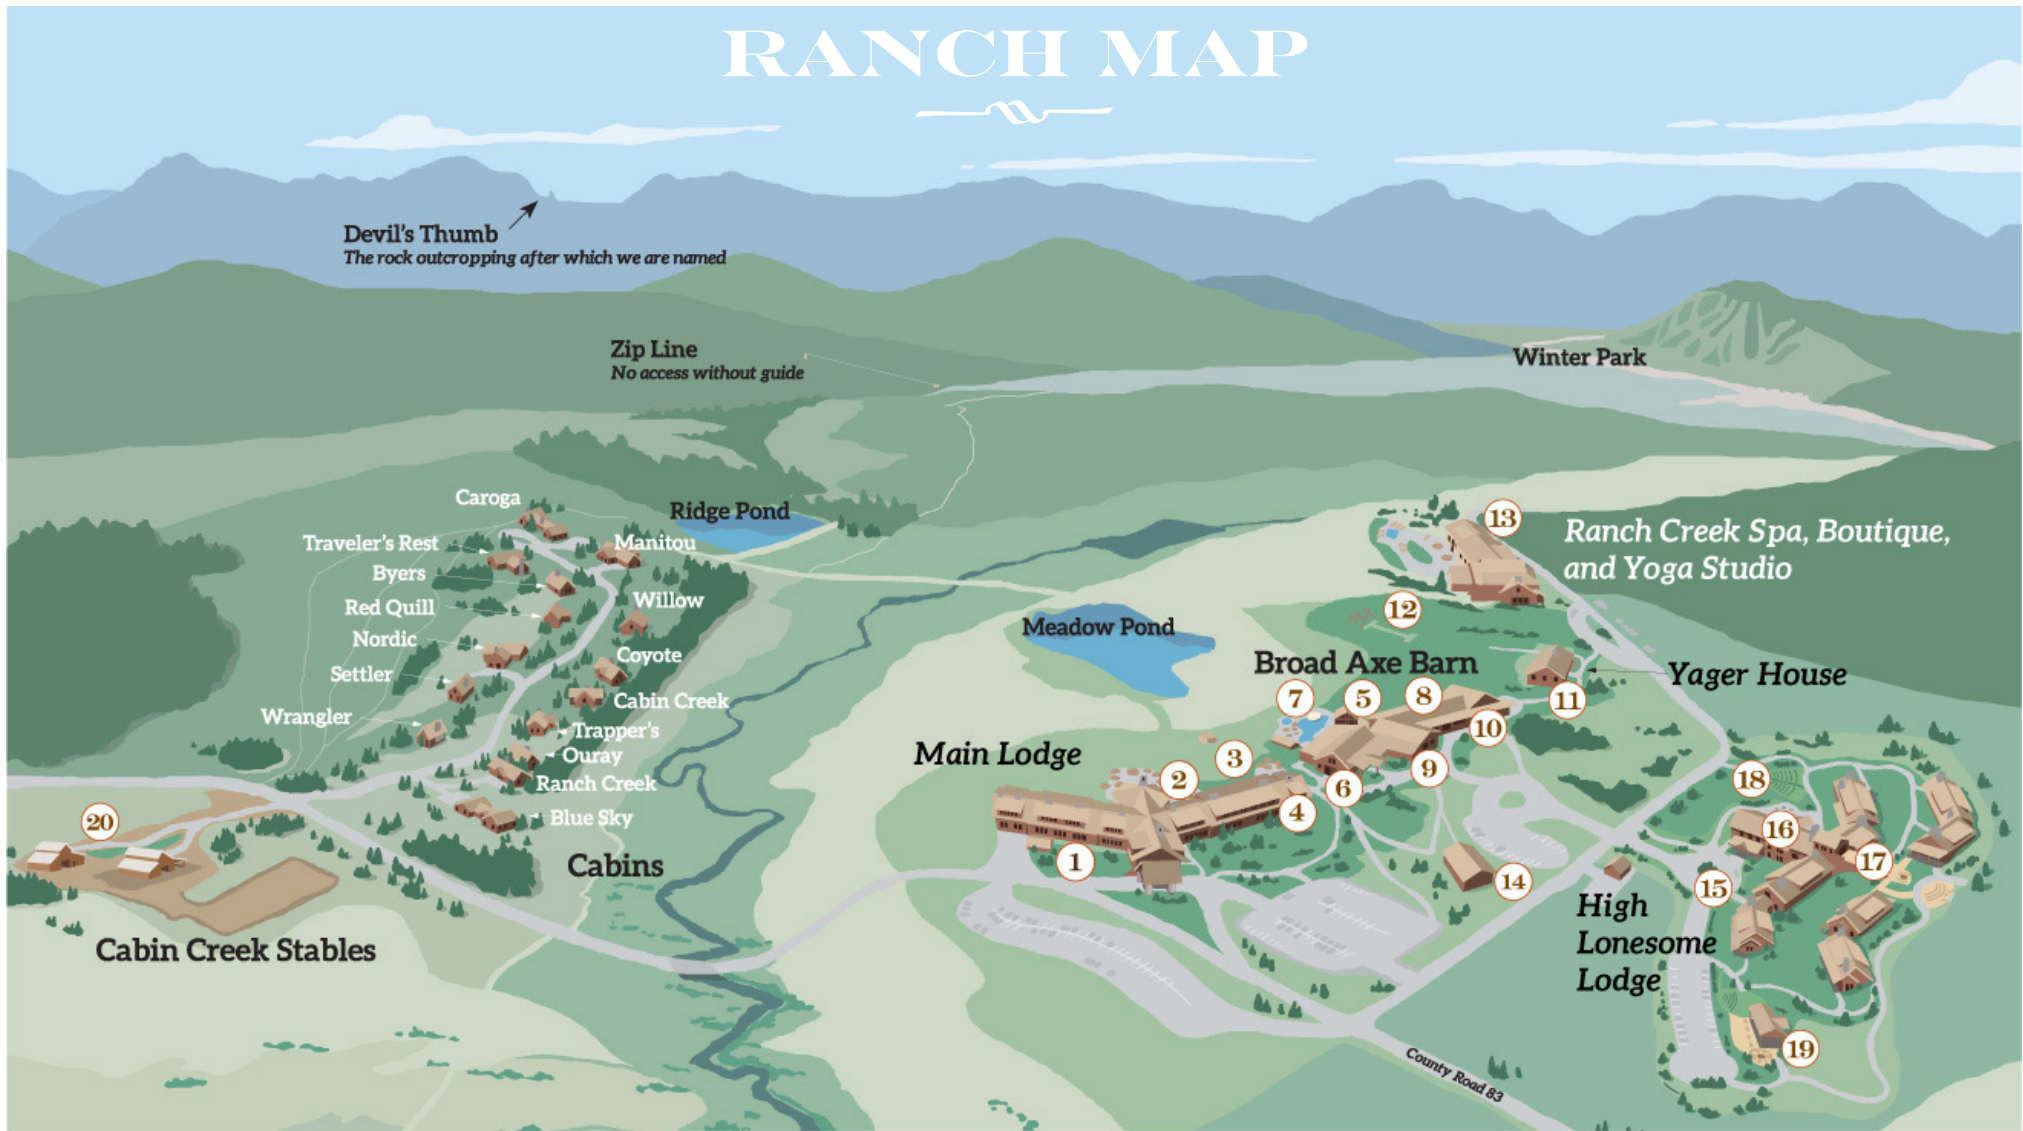

# RANCH MAP

**DEVIL'S THUMB**

**RANCH  
RESORT & SPA**

— Since 1938 —

- |                                      |  |                                       |
|--------------------------------------|--|---------------------------------------|
| 1. Main Lodge                        | 8. Timber House                            | 15. High Lonesome Lodge               |
| 2. Heck's Tavern                     | 9. John Ls' Wine Cellar                    | 16. High Lonesome Barn                |
| 3. Idlewild Room                     | 10. Ranch House Restaurant                 | 17. Grotto Suraboza                   |
| 4. Hallowed Grounds                  | 11. Yager House                            | 18. High Lonesome Lodge Ceremony Site |
| 5. Broad Axe Barn                    | 12. Broad Axe Barn Ceremony                | 19. Axel's Pavilion                   |
| 6. Zach's Mercantile & Nordic Center | 13. Ranch Creek Spa, Boutique, Yoga Studio | 20. Cabin Creek Stables               |
| 7. Rachel's Pool                     | 14. Day Lodge                              |                                       |